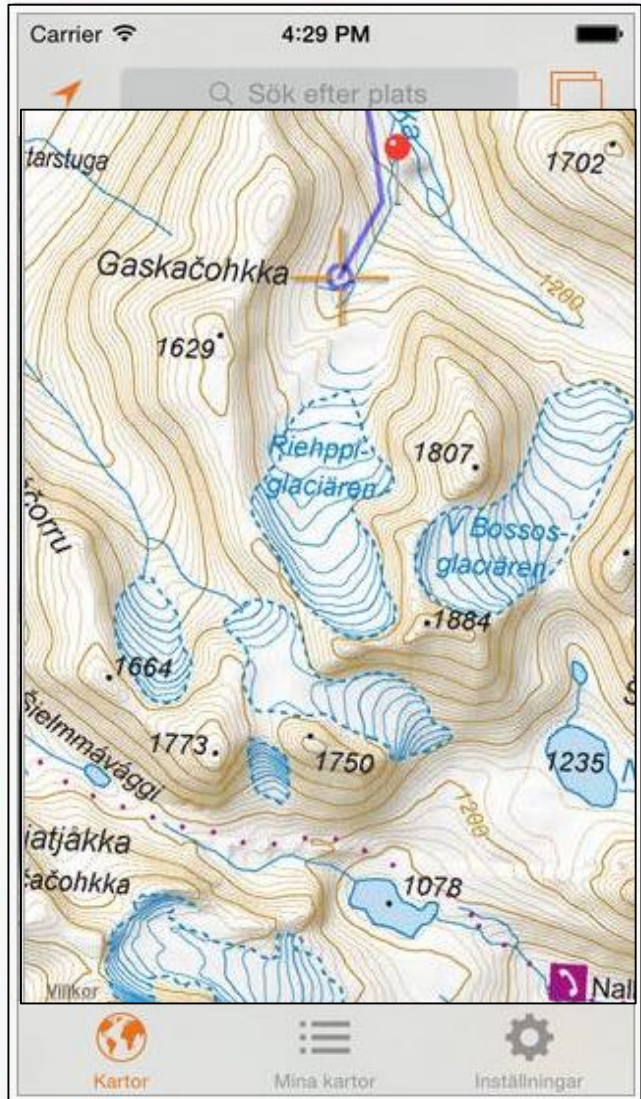

Sedan 2003

App | Se Sverige 2011