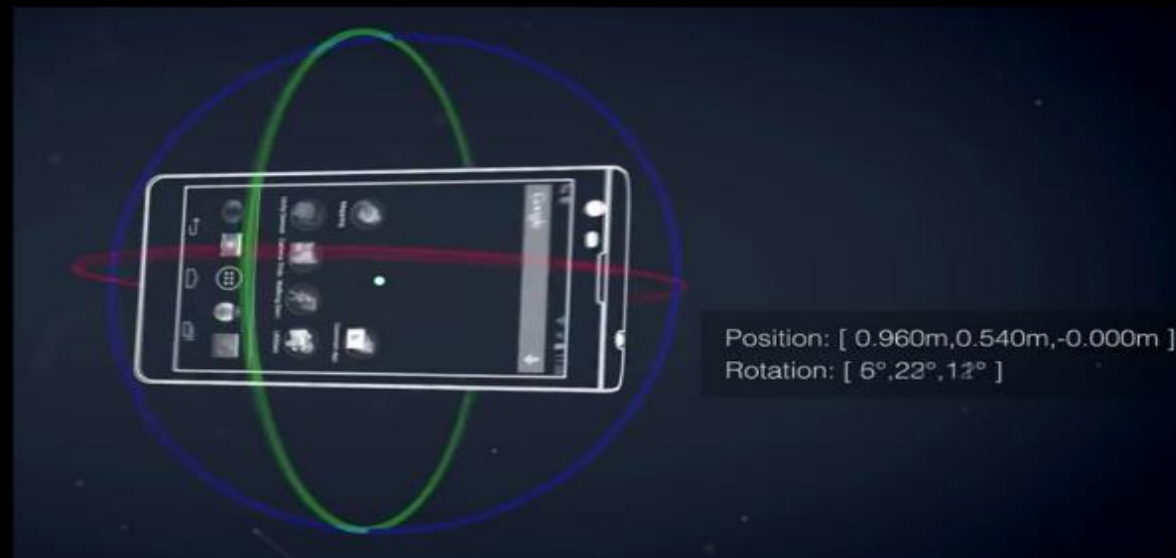

Tango: Google utvecklingsprojekt 2013