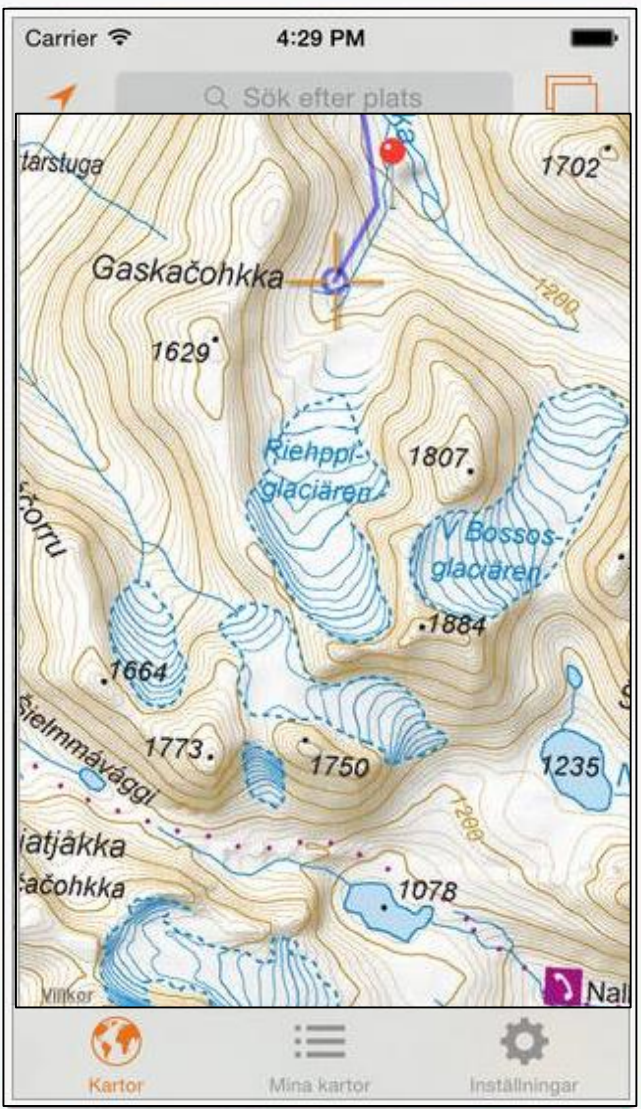

Lägg i kundkorg