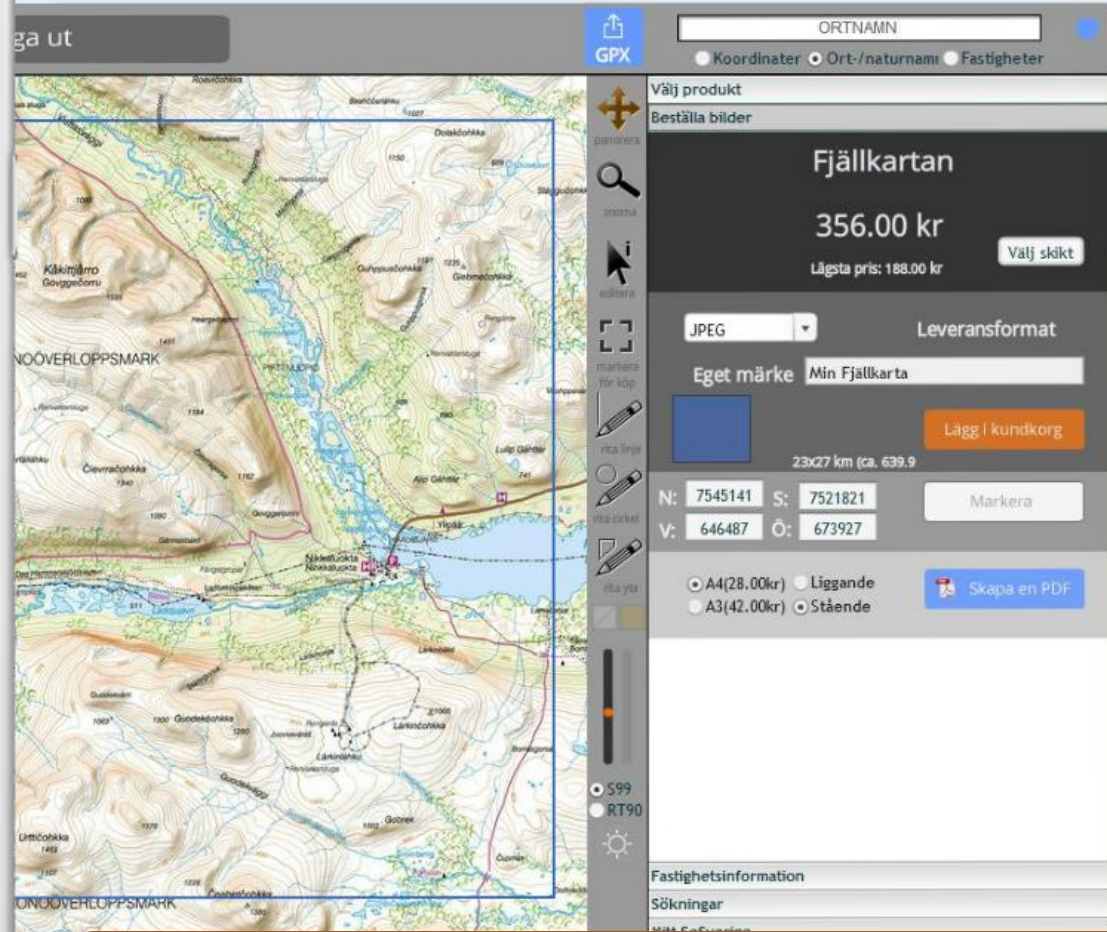

Sedan 2003

App | Se Sverige 2011