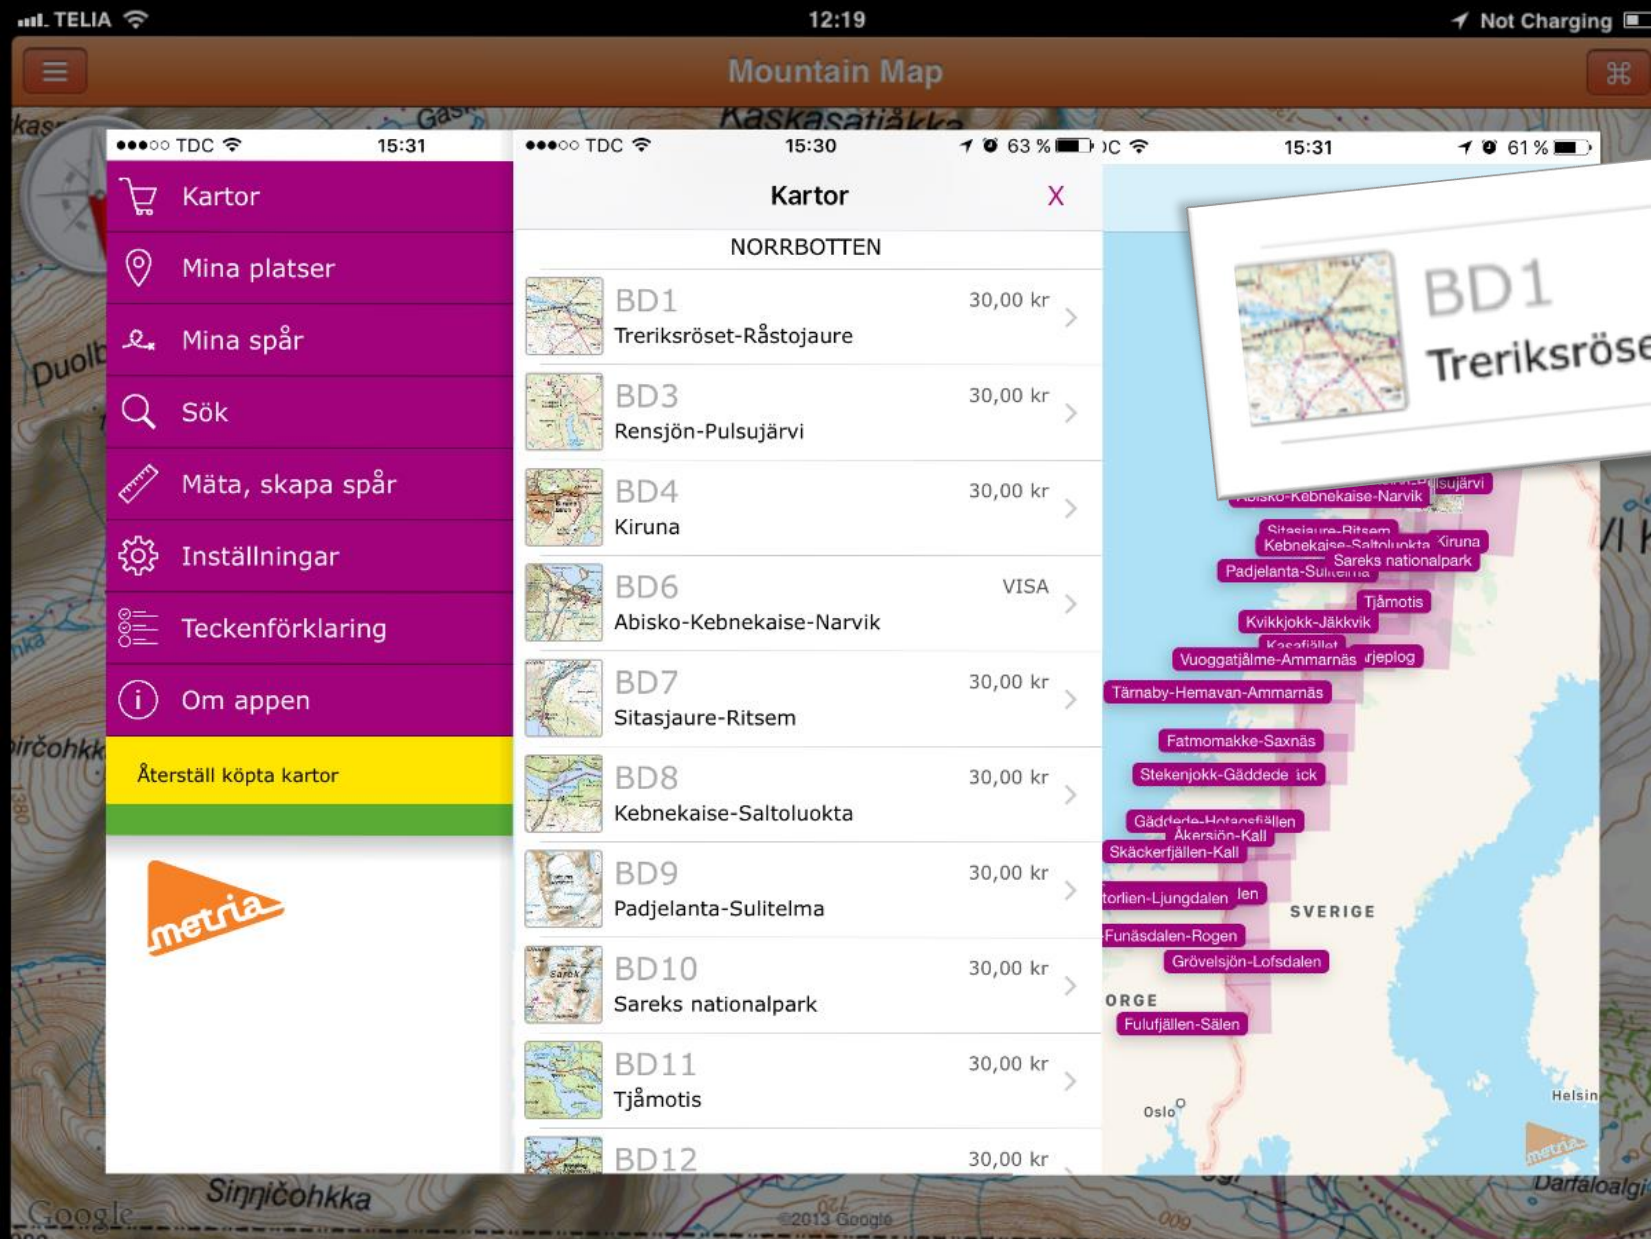

Effekter av öppna data