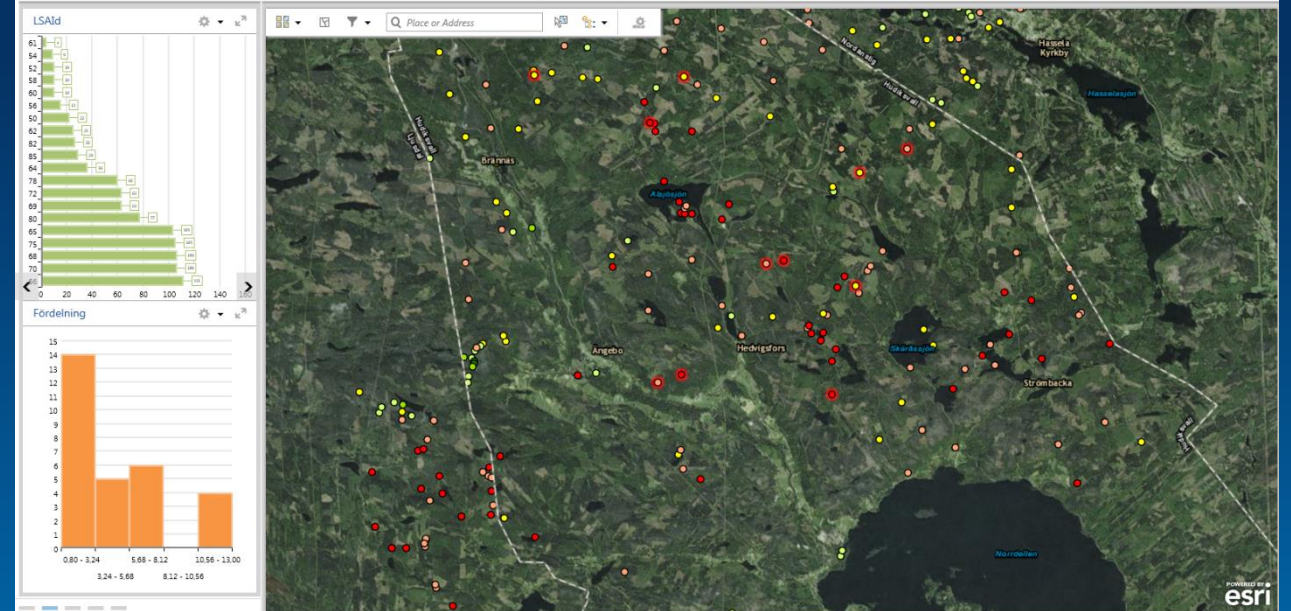

Operations Dashboard