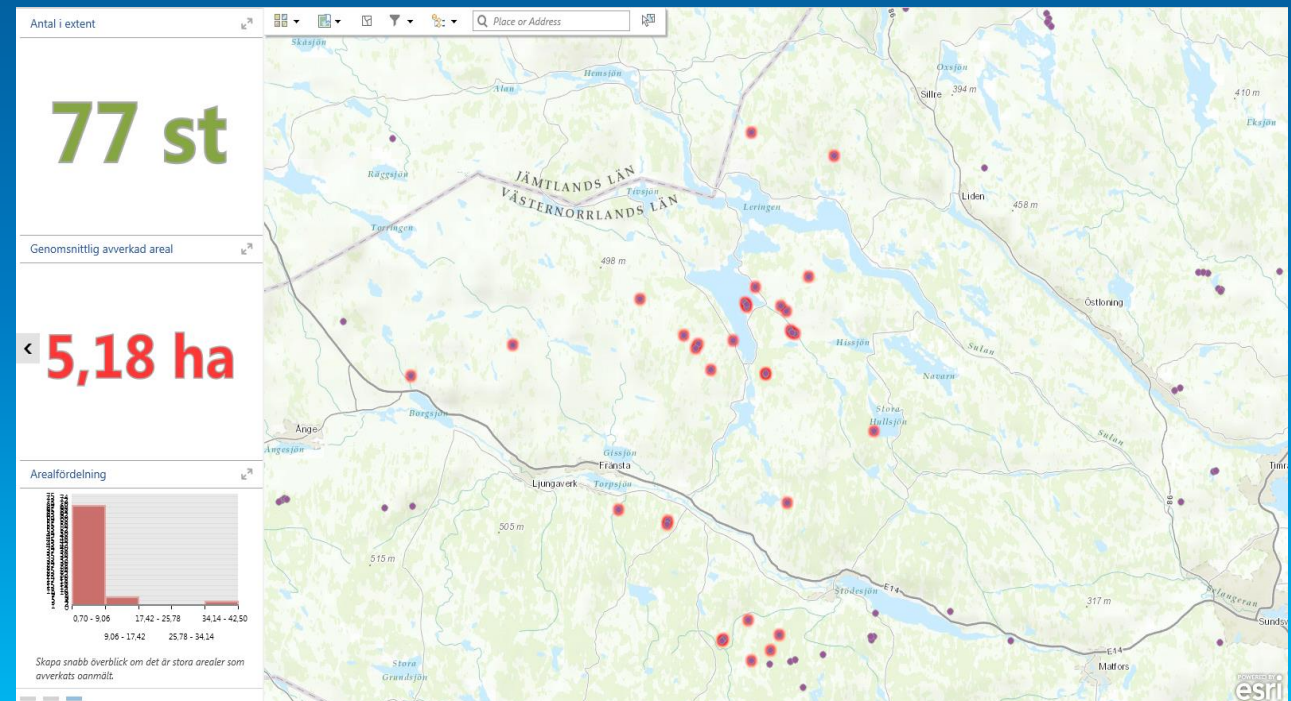

Operations Dashboard