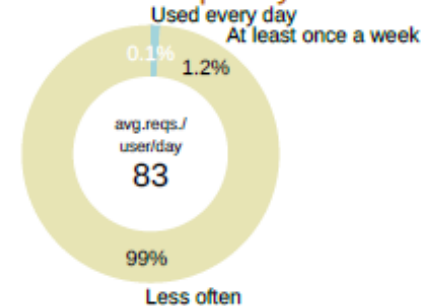

User visit frequency