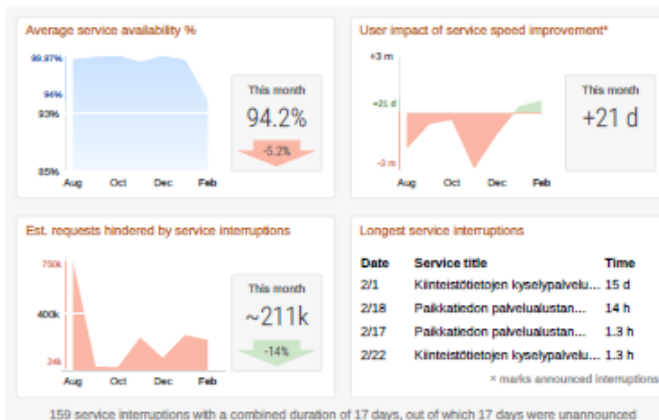

Quality of Service and network traffic

*) Difference from the latest six-month average response time multiplied by the monthly request count for all included services

Most used services

Service title	Requests	Users	Transfer	Type	Service ID
MML Maasto	163M	121k	1.9 TB	WMTS	#12048
Maanmittauslaitoksen Karttakuvapalvelu (WMTS)	92M	52k	227 GiB	WMTS	#12047
Maanmittauslaitoksen Karttakuvapalvelu (WMTS)	13M	35	19 GiB	WMTS	#27030

Services with the biggest speed changes

Service title	Response time		No. of users	
	Current	% change	Current	% change
Nimistön kyselypalvelu (WFS)	309 ms	-13%		
GeoServer Web Feature Service	209 ms	-9.4%	56	+30%
Maanmittauslaitoksen Karttakuvapalvelu (WMTS)	448 ms	-9.1%	4.2k	+12%

Services with the biggest error rates

Service title	Error %		No. of users	
	Current	% change	Current	% change
Paikkatiedon palveluulustan WMS-palvelu	4.61	+739%	1.4k	-3.7%
Maanmittauslaitoksen Karttakuvapalvelu (WMTS) JuuKICLab-pilotti...	0.50	+797%	1.9k	+33%
GeoServer Web Feature Service	0.22	+48%	56	+30%