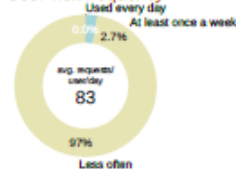

User visit frequency

Most popular data sets

Name	Requests	Users	Service Type	Service ID
taustakartta	70M	85k	WMTS	#12048
maastokartta	61M	46k	WMTS	#12048
kiintolistojaotus	57M	42k	WMTS	#12047

Trending data sets

Name	Users	change	Requests	Service Type	Service ID
peruskartta_jako_rk1	185	>+1000%	1,000k	WMTS	#13469
kantakartta	50	>+1000%	12M	WMTS	#27030
korkeusmalli_vrtnovalo	1.5k	+78%	2.9M	WMTS	#12048

Top origins for service requests

Requests from an unknown origin not included

Referring site	Total users	Number of requests			Total
		WMS	WMTS	WFS	
www.paikkatietokkuna.fi	72k	3.4k	145M	0.0	145M
kiintolistotietopalvelu.maanmittau...	6.2k	0.0	58M	0.0	58M
hkp.maanmittauslaitos.fi	13k	0.0	4.6M	0.0	4.6M

*) Unique IP addresses within a month are counted as the number of users for each service in the report

Spatineo Executive report February 2016
20 services included in the report, 11 with missing data