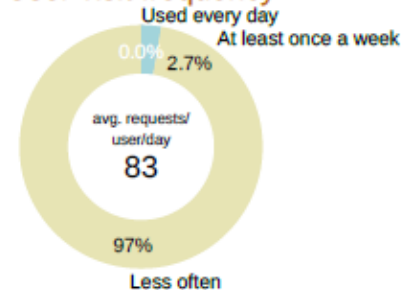

User visit frequency