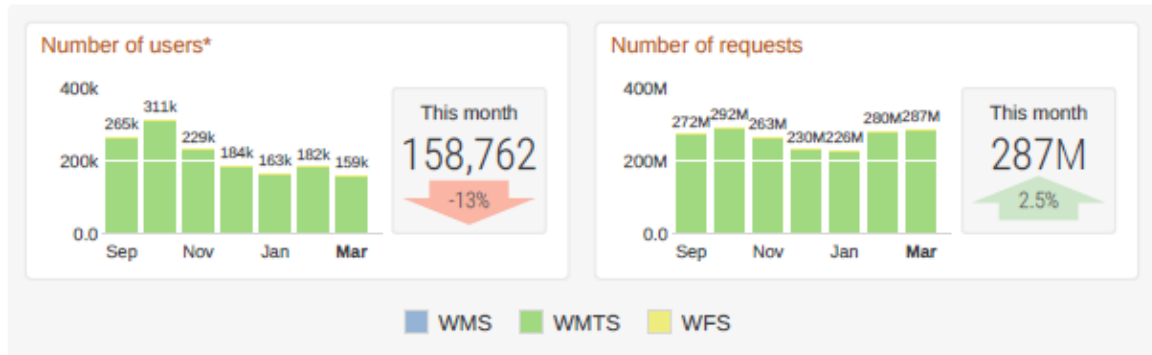

Lantmäteriverket – mars 2016

Spatineo

Spatineo

20 services included in the report, 11 with missing data

Executive report
March 2016

Users and service usage

Usage compared to previous years

Yearly totals January - March