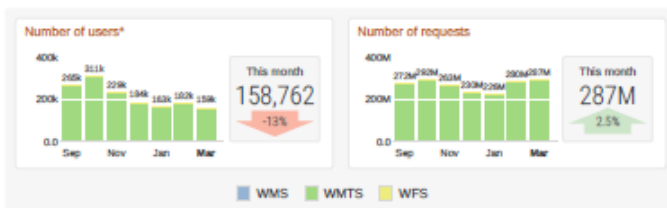

'Executive report' visar de viktigaste KPIs av tjänsterna

Spatineo Executive report March 2016
20 services included in the report, 11 with missing data

Users and service usage

Usage compared to previous years

Yearly totals January - March

	Users	Requests
2016	504k +49%	793M +67%
2015	338k +54%	474M +153%
2014	220k	187M
2013	0.0	0.0
2012	0.0	0.0

User visit frequency

Most popular data sets

Name	Requests	Users	Service Type	Service ID
taustakartta	70M	85k	WMTS	#12048
maastokartta	61M	46k	WMTS	#12048
kiintolistojaotus	57M	42k	WMTS	#12047

Trending data sets

Name	Users	change	Requests	Service Type	Service ID
peruskartta_jako_rk1	185	>+1000%	1,000k	WMTS	#13469
kantakartta	50	>+1000%	12M	WMTS	#27030
korkeusmalli_vrtnovalo	1.5k	+78%	2.9M	WMTS	#12048

Top origins for service requests

Requests from an unknown origin not included

Referring site	Total users	Number of requests			Total
		WMS	WMTS	WFS	
www.paikkatietokkuna.fi	72k	3.4k	145M	0.0	145M
kiintolistotietopalvelu.maanmittau...	6.2k	0.0	58M	0.0	58M
hkp.maanmittauslaitos.fi	13k	0.0	4.6M	0.0	4.6M

*) Unique IP addresses within a month are counted as the number of users for each service in the report

Spatineo Executive report February 2016
20 services included in the report, 11 with missing data