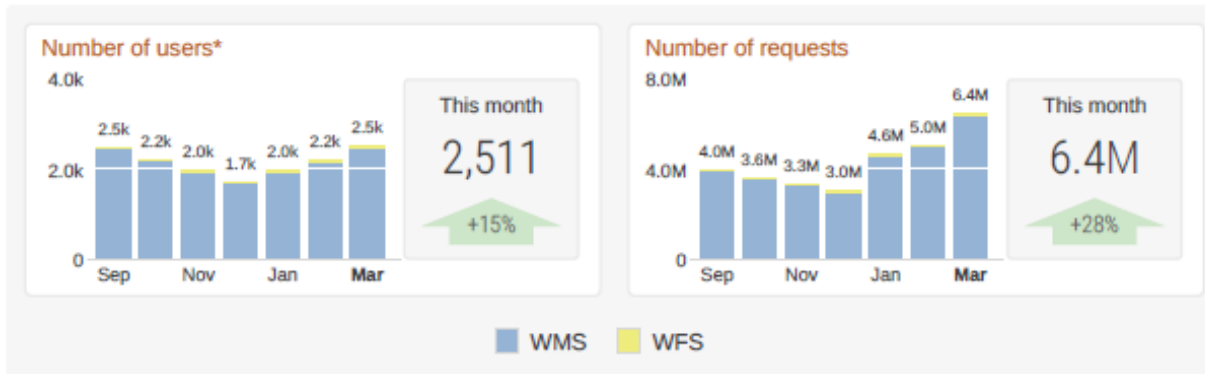

Trafikverket – mars 2016

Spatineo

10 services included in the report, 8 with missing data

Executive report
March 2016

Users and service usage

Usage compared to previous years

Yearly totals January - March

	Users		Requests	
2016	6.7k	+43%	16M	+113%
2015	4.7k		7.6M	
2014	0		0	
2013	0		0	
2012	0		0	