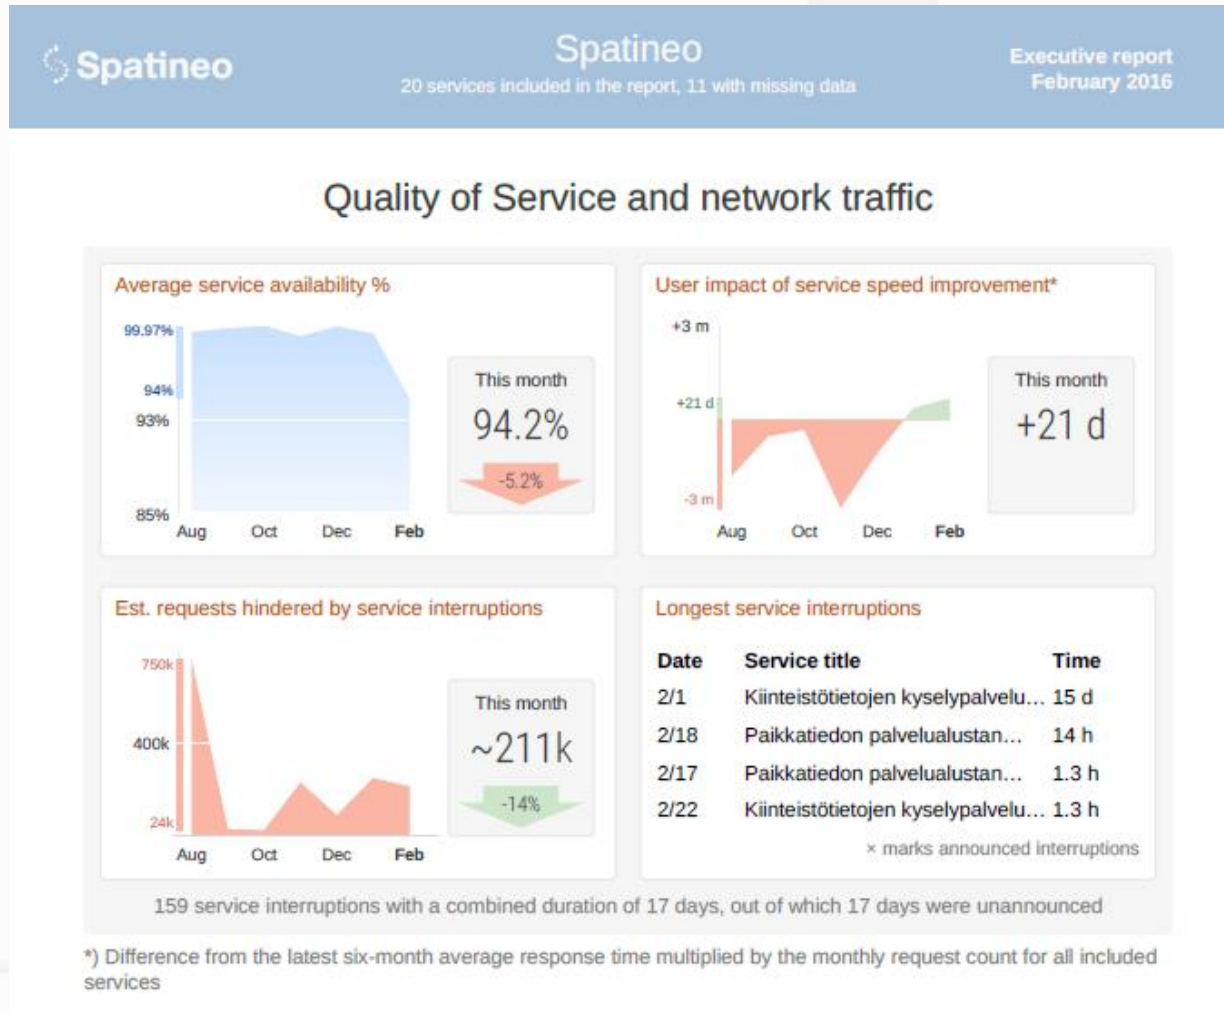

Lantmäteriverket – mars 2016

Most popular data sets

Name	Most requests by layer name / feature type			
	Requests	Users	Service Type	Service ID
taustakartta	70M	85k	WMTS	#12048
maastokartta	61M	46k	WMTS	#12048
kiinteistojaotus	57M	42k	WMTS	#12047

Trending data sets

Biggest consecutive increase in user base in last three months, by layer name / feature type

Name	Users	change	Requests	Service Type	Service ID
peruskartta_jako_rk1	185	>+1000%	1,000k	WMTS	#13469
kantakartta	50	>+1000%	12M	WMTS	#27030
korkeusmalli_vinovalo	1.5k	+78%	2.9M	WMTS	#12048

Top origins for service requests

Requests from an unknown origin not included

Referring site	Total users	Number of requests			
		WMS	WMTS	WFS	Total
www.paikkatietoikkuna.fi	72k	3.4k	145M	0.0	145M
kiinteistotietopalvelu.maanmittau...	6.2k	0.0	58M	0.0	58M
hkp.maanmittauslaitos.fi	13k	0.0	4.6M	0.0	4.6M

Lantmäteriverket – februari 2016