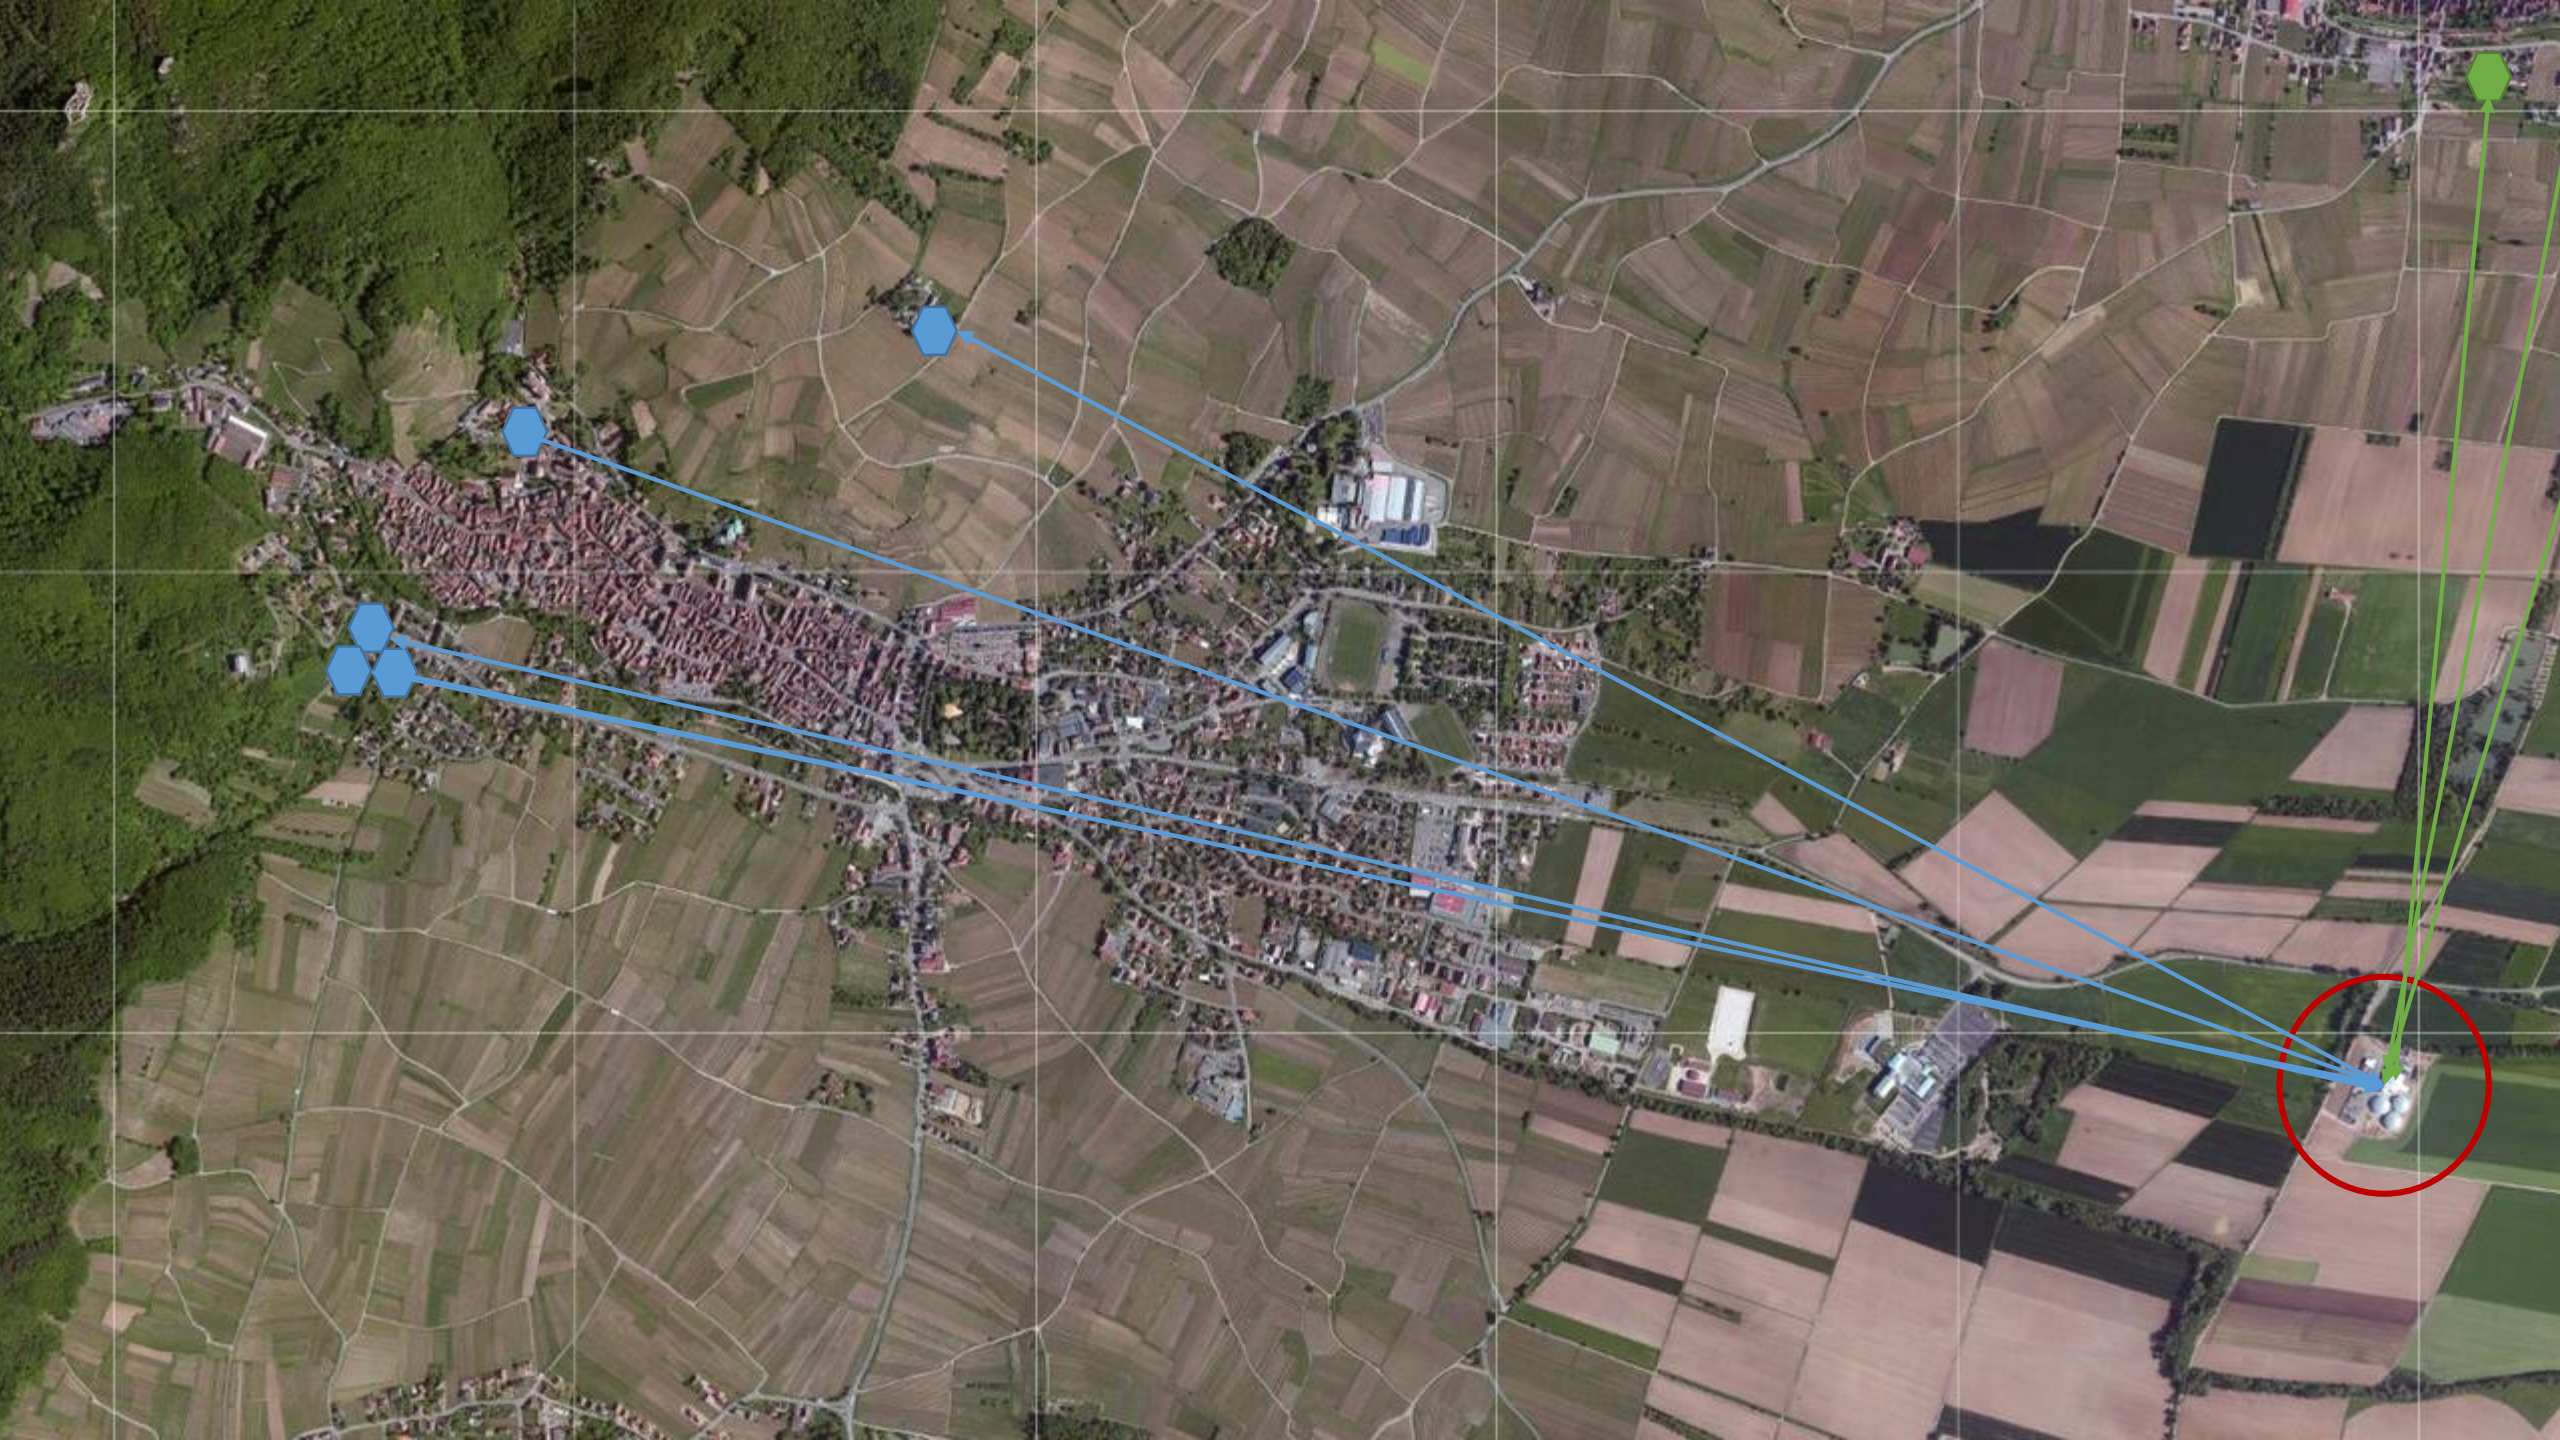

Mysteriet med den blå honungen...

John Smaaland, Esri Sverige

A topographic map of Northern Europe and the Baltic region, showing countries like Norway, Sweden, Finland, Denmark, Estonia, Latvia, Lithuania, and parts of Russia. Major cities such as Oslo, Stockholm, Helsinki, and Saint Petersburg are labeled. The text '80%' is superimposed in the center in a large, bold, black font with a slight shadow.